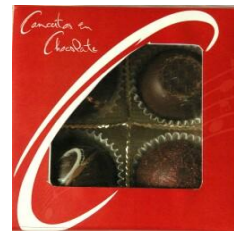

Candies in Chocolate

2009 Holiday Gift Chocolates

Product

Price

2009 Holiday/Winter Themed Chocolate

\$30
7.3 oz

12 Piece Assortment includes:

- Amaretto Truffles
- Grand Marnier Truffles
- Peppermint Truffles
- Raspberry Truffles
- Brandied Cherries
- Almond Toffee Rounds
- Peanut Butter Cups

Red Holiday Assorted Truffle Box
4 Truffles

\$9
2.5 oz

Caramel Star Box with Hand-Tied Ribbon
Four Gold/Multicolored Stars

\$9
2.7 oz

"GIFT BOX" SERIES

Assorted truffle boxes with hand-tied bows
Six Piece

\$12
3.8 oz